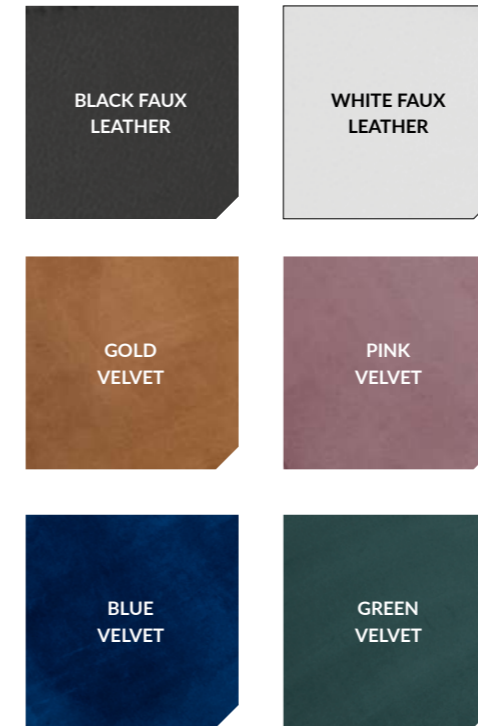

Kubo Smart Bar Stool