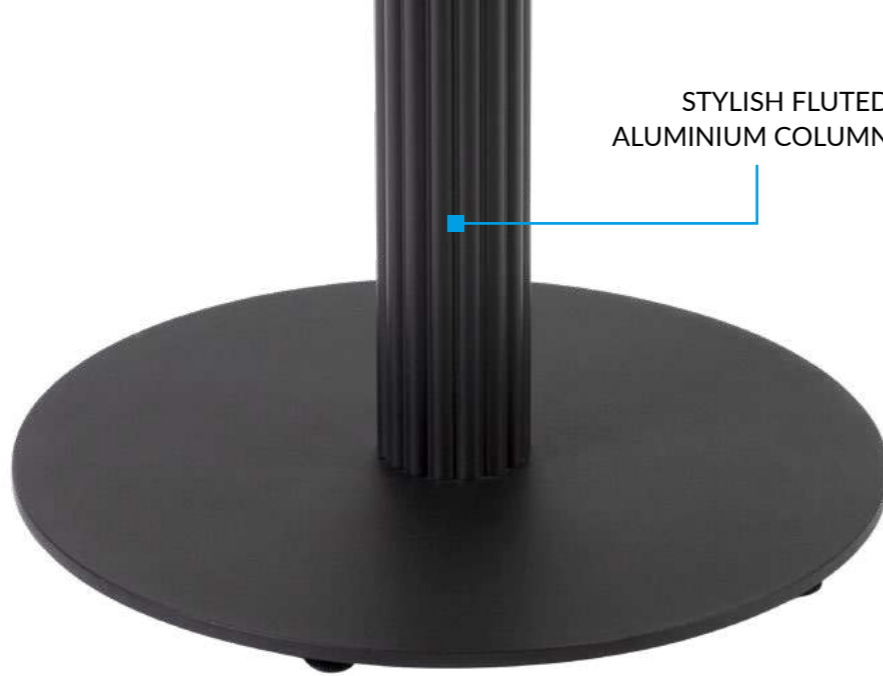

NEW BOSTON SLEEK EXTRA LARGE ROUND TABLE BASES

FEATURES AND BENEFITS

- Three columns on an extra large base
- Crafted from black powder-coated steel
- Holds table tops up to 150cm square or 180cm round
- Available with black, black and gold, or fluted columns

BOSTON SLEEK BASES AVAILABLE IN THREE COLUMN STYLES

Coffee Height Extra Large Round Base

Dining Height Extra Large Round Base Black and Gold

Poseur Height Extra Large Round Base Fluted

NEW BOSTON SLEEK
FLUTED TABLE BASES

FEATURES AND BENEFITS

- Sleek contemporary design
- Stylish fluted aluminium column
- Black powder-coated steel base
- Sleek, modern design in round, square, radius and rectangular formats

COLOURS

STYLISH FLUTED
ALUMINIUM COLUMN

NEW BOSTON SLEEK RADIUS
EDGES TABLE BASES

FEATURES AND BENEFITS

- Modern high-end design
- Radius corners and curved edges
- Crafted from black powder-coated steel
- Available as square or rectangle base