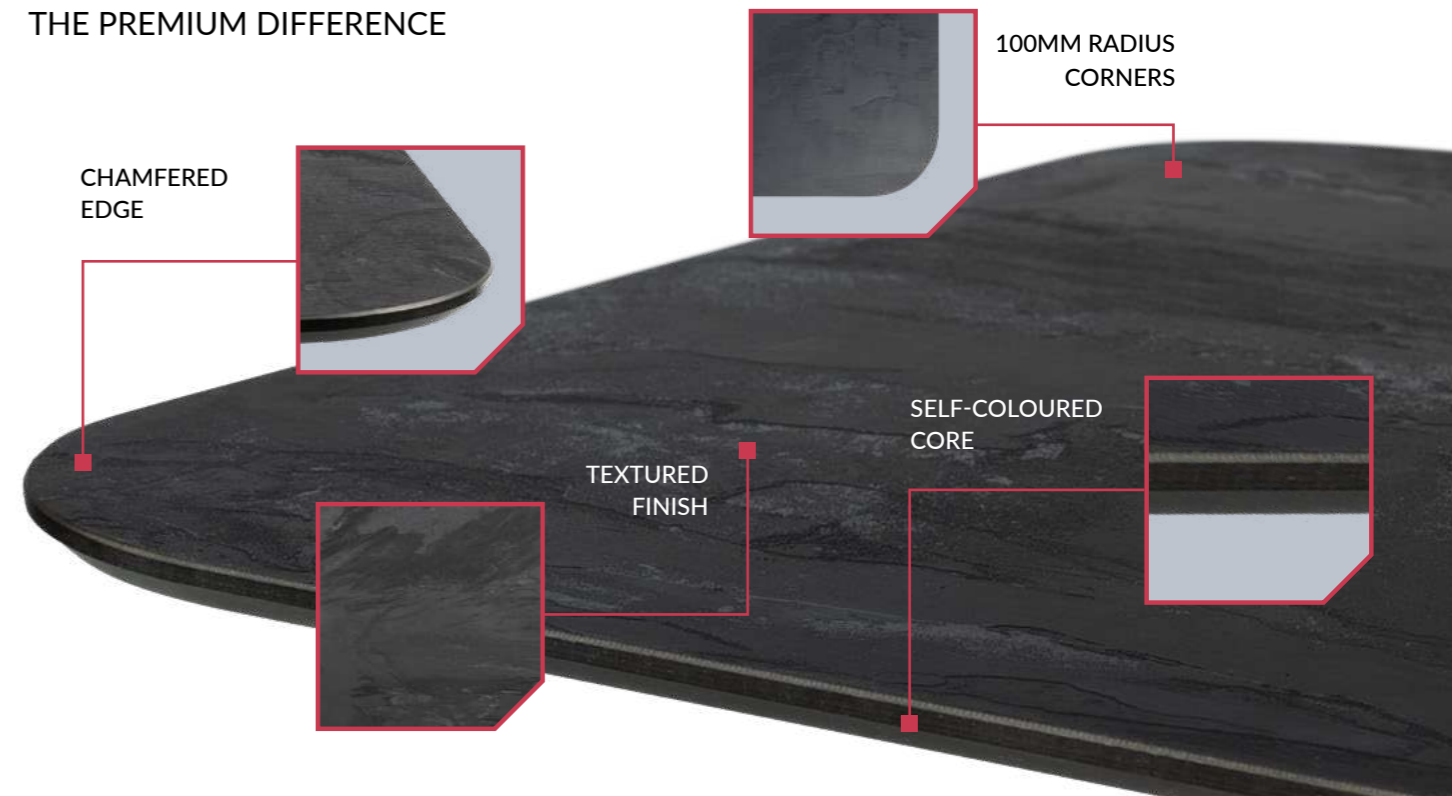

NEW

WHITE MARBLE

NEW

BLACK MOON

NEW

BEIGE TRAVERTINE

Extrema Premium Rectangular Table Top, Boston Sleek Dining Height Large Rectangular Radius Edges Table Base and Savanna Side Chair

THE PREMIUM DIFFERENCE