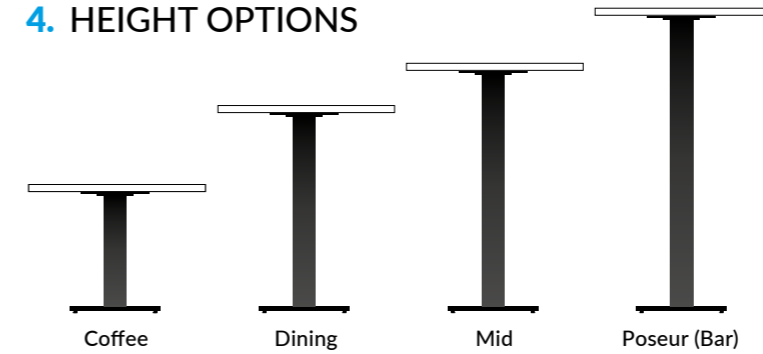

Boston Sleek Poseur Height Large Round Table Base, Omega Round Table Top and Brooklyn Bar Stool

1. COLUMN OPTIONS

Round - Black Round - Black and Gold Round - Fluted

Square - Black Square - Black and Gold

2. BASE OPTIONS

Round Square Rectangle

Square with Radius Edges Rectangle with Radius Edges

3. SIZE OPTIONS

4. HEIGHT OPTIONS

TYPE	HEIGHT	TYPICAL USE
Coffee	43cm	Casual lounge tables
Dining	72cm	Standard dining tables
Mid	88cm	Counter height tables with mid-height stools
Poseur (Bar)	108cm	High tables for standing or with bar-height stools