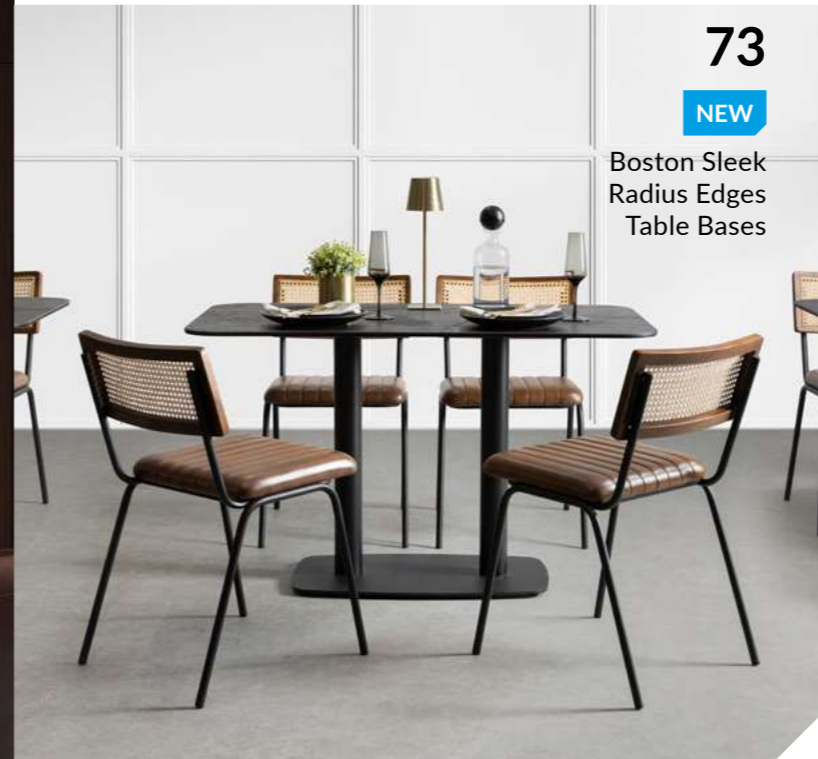

NEW 72
Boston Sleek
Fluted Table Bases

NEW 73
Boston Sleek
Radius Edges
Table Bases