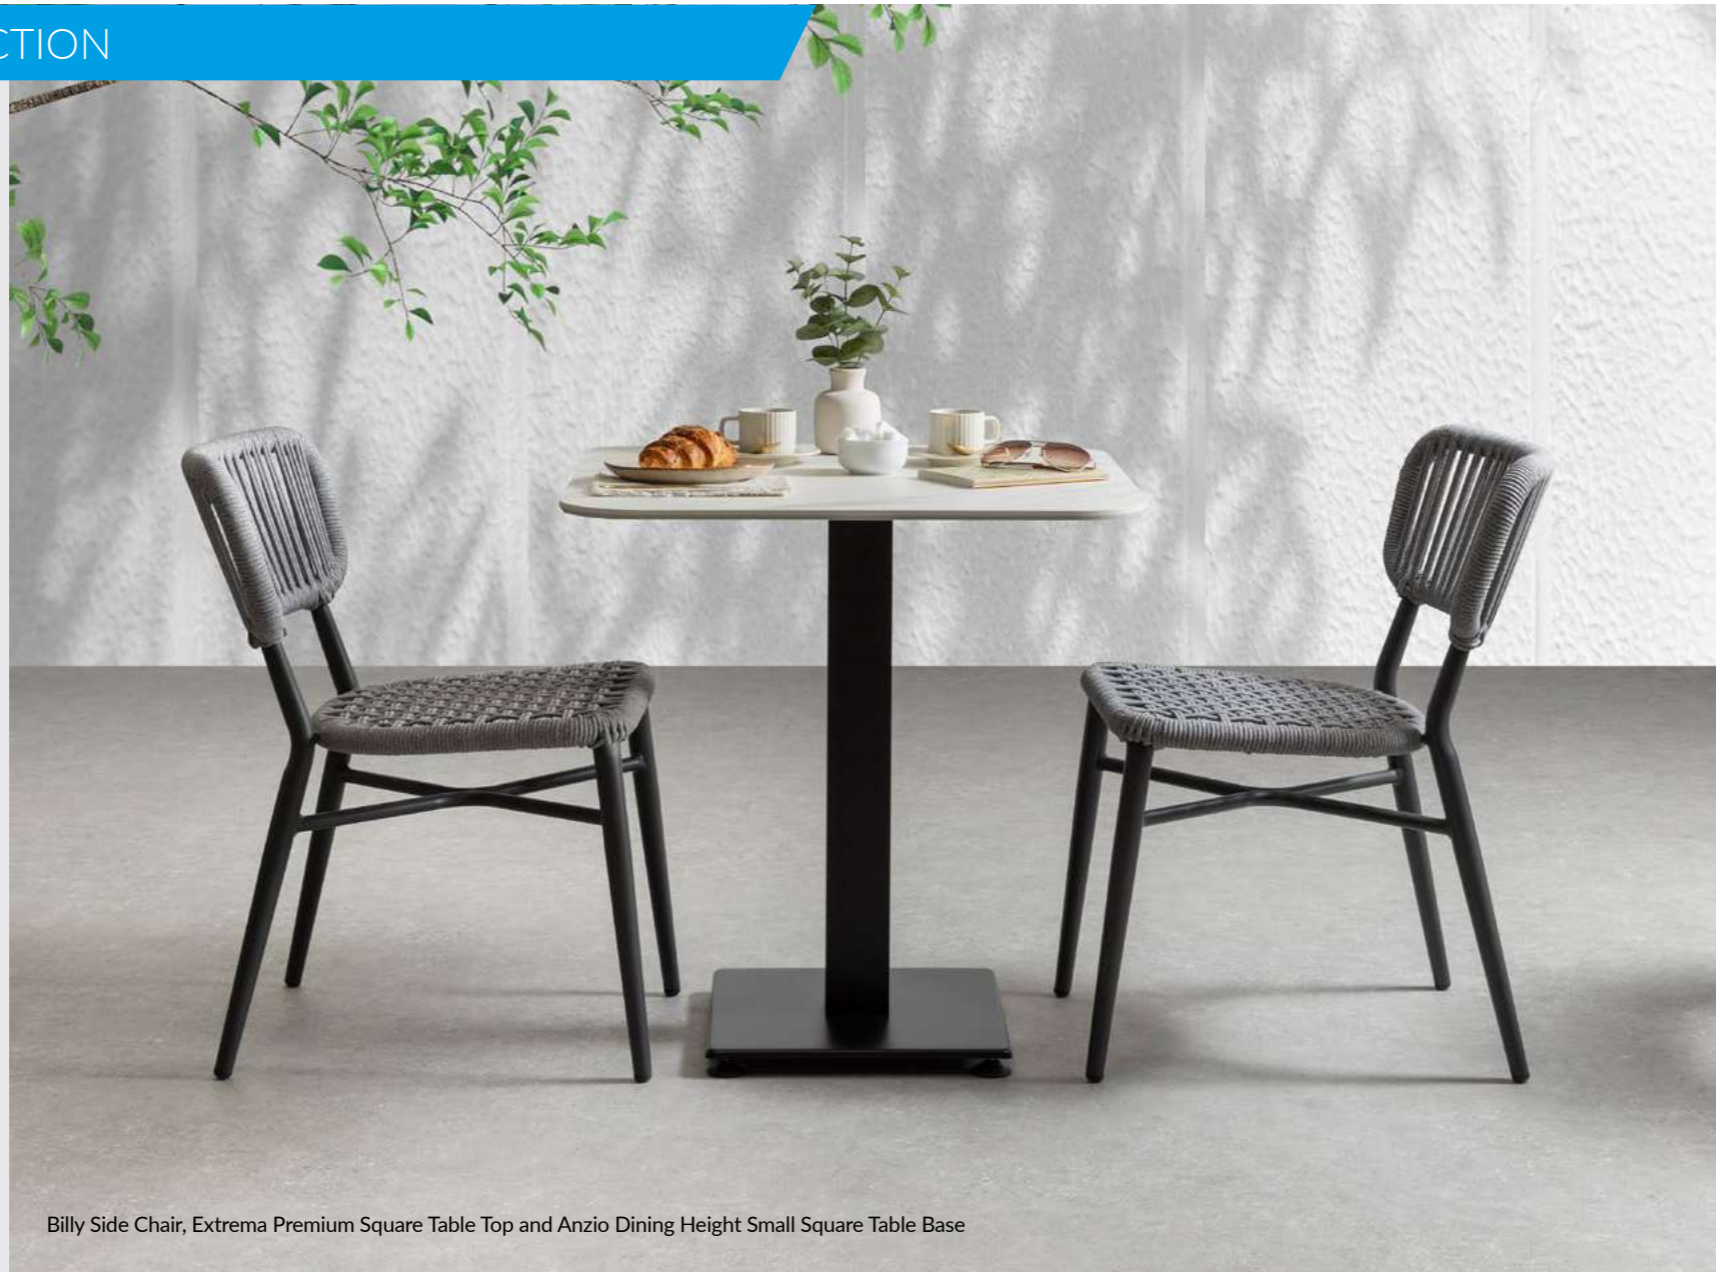

NEW BILLY COLLECTION

FEATURES AND BENEFITS

- Strong rust-proof, lightweight aluminium frame
- Smooth powder-coated finish
- High quality weather-resistant rope seat and back
- Shaped frame and supportive seat for optimum comfort
- Stackable up to 4 chairs
- Floor protectors fitted
- For outdoor and indoor use

COLOURS

NEW BILLY SIDE CHAIR

PRODUCT DETAILS

HEIGHT	77.5cm	WIDTH	49cm
DEPTH	60cm	SEAT HEIGHT	45.5cm
WEIGHT	3.4kg		

Billy Side Chair, Extrema Premium Square Table Top and Anzio Dining Height Small Square Table Base

NEW BILLY ARMCHAIR

PRODUCT DETAILS

HEIGHT	76cm	WIDTH	57cm
DEPTH	60.5cm	SEAT HEIGHT	46cm
WEIGHT	4.6kg