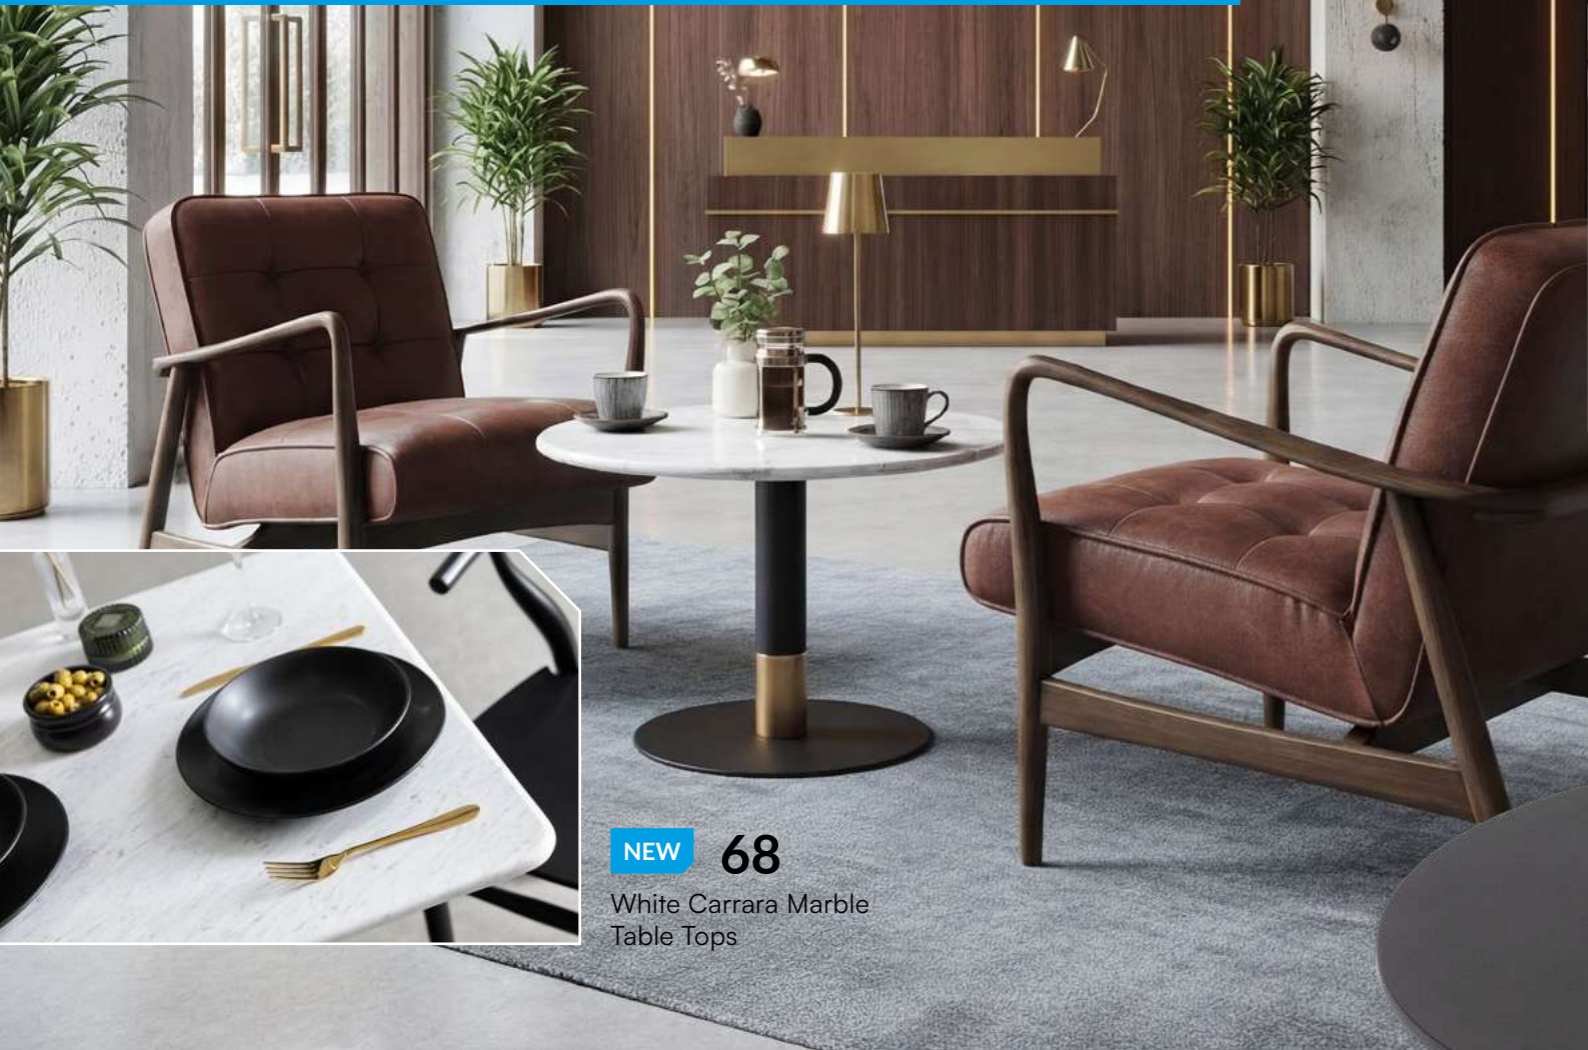

INDOOR FURNITURE

From high-traffic bar stools and sophisticated restaurant dining sets to modern workspace solutions and boutique hotel lounge furniture, we have a versatile collection, catering to every need. Every piece in our collection is engineered for the rigours of the commercial market.

NEW 68
White Carrara Marble
Table Tops