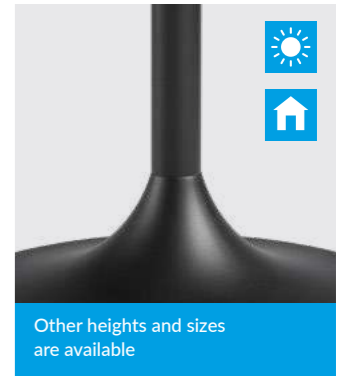

PRODUCT DETAILS

HEIGHT	75.5cm	WIDTH	180cm
DEPTH	180cm	BENCH HEIGHT	45cm
WEIGHT	65kg		

King Round Picnic Table and Klasse Parasol

TABLE BASE COLLECTION

Designed for maximum compatibility across indoor and outdoor environments, our table base collection allows you to mix and match styles - from contemporary to classic. Giving you the freedom to customise floor plans without compromising on style and strength.

Zaro Dining Height Small Round Table Base, Extrema Round Table Top and Dream Side Chair

LUCIO TABLE BASE ■

NEVADA TABLE BASES ■

ZARO TABLE BASES ■

ORLEANS TABLE BASES ■

ANZIO TABLE BASES ■

PARIS TABLE BASES ■