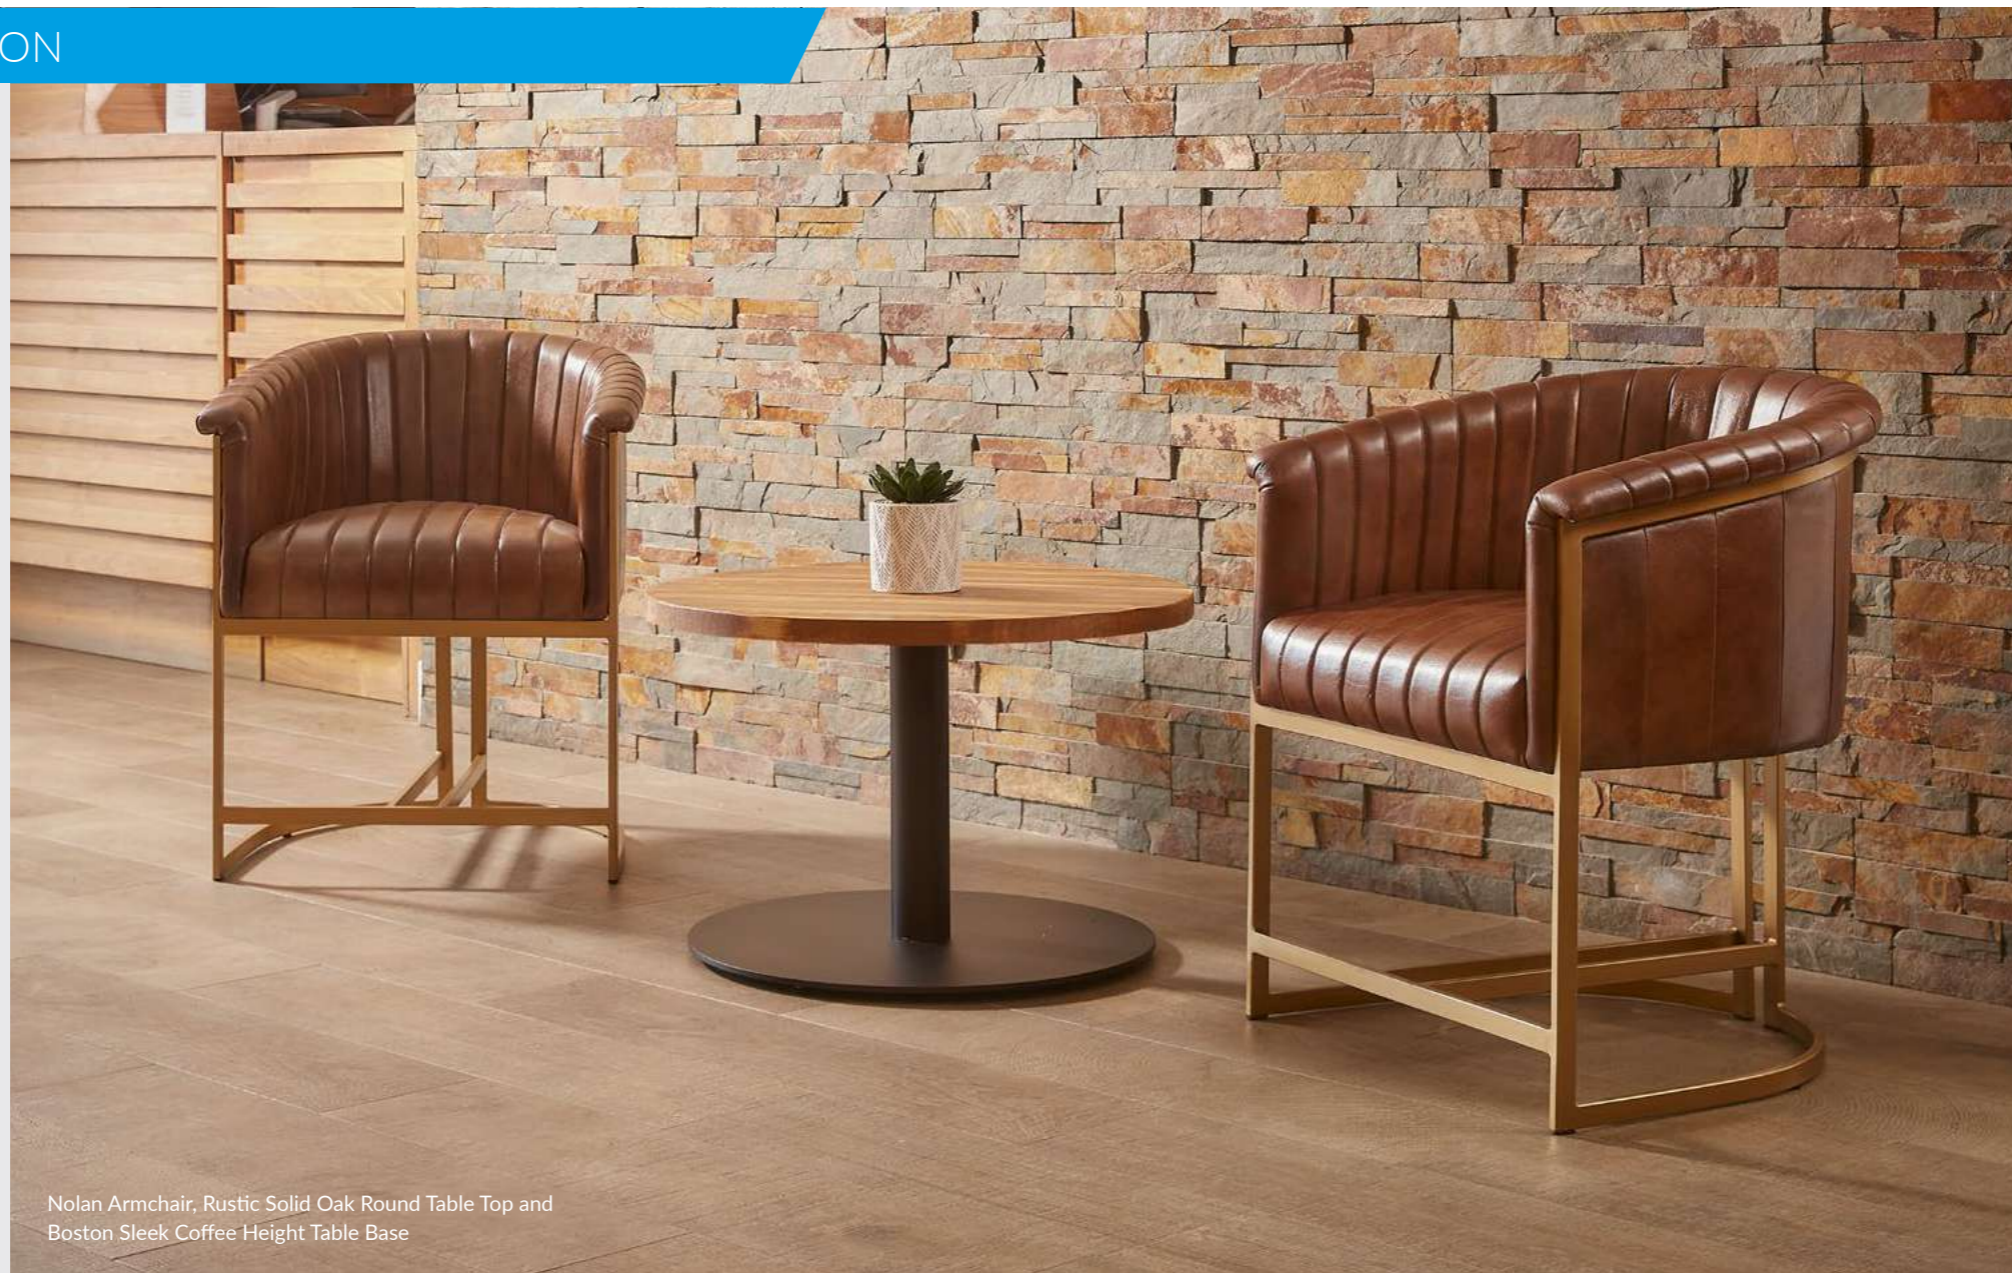

NOLAN COLLECTION

FEATURES AND BENEFITS

- Retro, Art-Deco-inspired design
- Seat and backrest crafted from 100% genuine leather in pecan brown
- Stitched, ribbed upholstery
- Sturdy metal frame in a gold finish
- Floor protectors fitted
- For indoor use

COLOURS

NOLAN ARMCHAIR

PRODUCT DETAILS

HEIGHT	76cm	WIDTH	62cm
DEPTH	59cm	SEAT HEIGHT	49cm
WEIGHT	11.4kg		

Nolan Armchair, Rustic Solid Oak Round Table Top and Boston Sleek Coffee Height Table Base

NOLAN BAR STOOL

PRODUCT DETAILS

HEIGHT	104cm	WIDTH	62cm
DEPTH	62cm	SEAT HEIGHT	76cm
WEIGHT	15.5kg