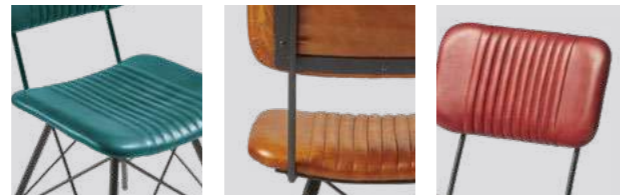

INDUSTRIAL STYLE SEATING

Move beyond the 'loft' aesthetic to industrially inspired seating that survives the shift. Our collection combines vintage character with strength and durability. Built to withstand the high impact demands of busy bars and bistros.

DUKE SIDE CHAIR