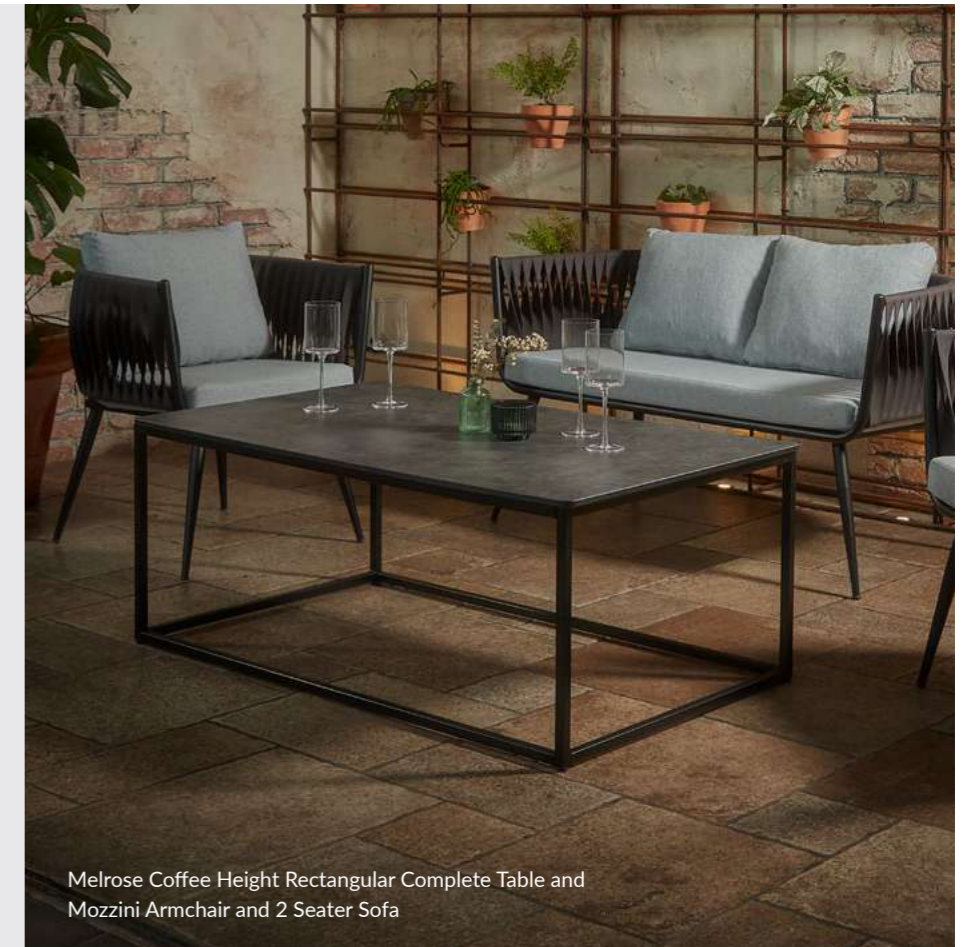

SQUARE COFFEE TABLE PRODUCT DETAILS

HEIGHT	46.2cm	WIDTH	60cm
DEPTH	60cm	WEIGHT	12.8kg

Melrose Coffee Height Rectangular Complete Table and Mozzini Armchair and 2 Seater Sofa

MELROSE AVAILABLE IN THREE COLOURS