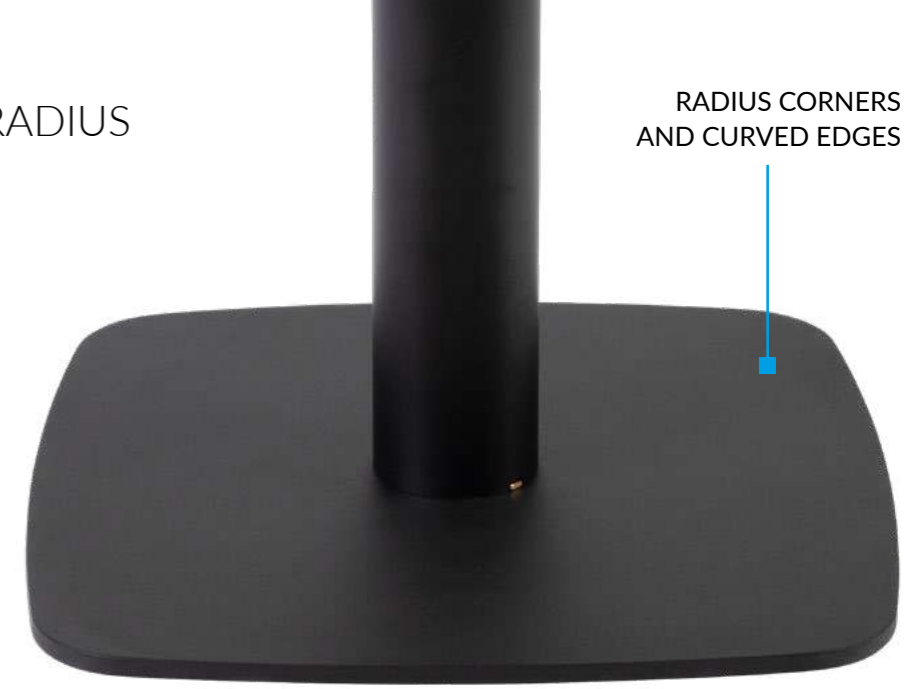

FEATURES AND BENEFITS

- Sleek contemporary design
- Stylish fluted aluminium column
- Black powder-coated steel base
- Sleek, modern design in round, square, radius and rectangular formats

COLOURS

STYLISH FLUTED
ALUMINIUM COLUMN

NEW BOSTON SLEEK RADIUS
EDGES TABLE BASES

FEATURES AND BENEFITS

- Modern high-end design
- Radius corners and curved edges
- Crafted from black powder-coated steel
- Available as square or rectangle base

COLOURS

RADIUS CORNERS
AND CURVED EDGES

Boston Sleek Fluted Large Square Dining Height Table Base, Genuine Carrara Marble Square Table Top and Wishbone Style Armchair

Boston Sleek Radius Edges Large Rectangular Dining Height Table Base, Extrema Premium Rectangular Table Top and Savanna Side Chair