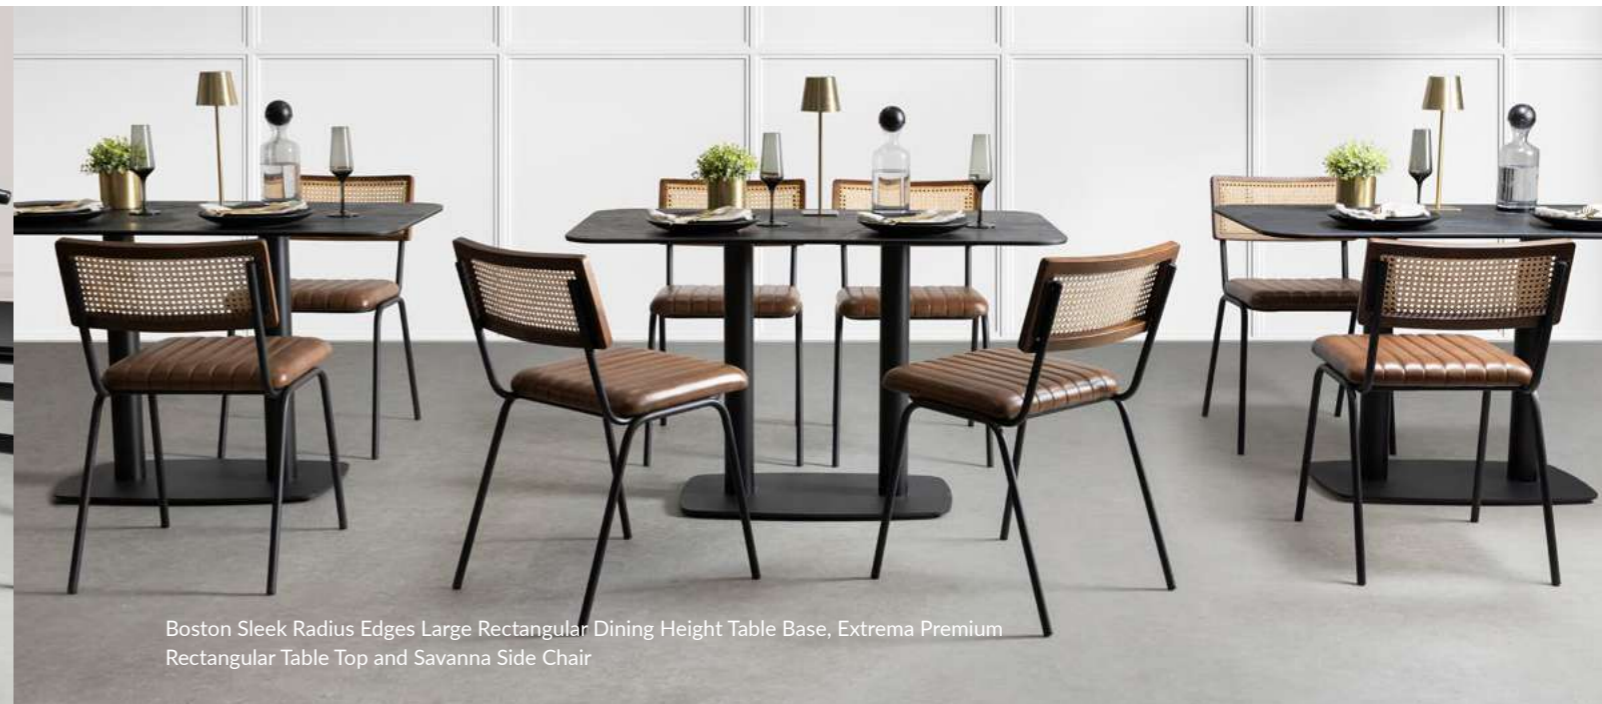

BOSTON SLEEK BASES AVAILABLE IN THREE COLUMN STYLES

Coffee Height Extra Large Round Base

Dining Height Extra Large Round Base Black and Gold

Poseur Height Extra Large Round Base Fluted

NEW BOSTON SLEEK
FLUTED TABLE BASES

FEATURES AND BENEFITS

- Sleek contemporary design
- Stylish fluted aluminium column
- Black powder-coated steel base
- Sleek, modern design in round, square, radius and rectangular formats

COLOURS

STYLISH FLUTED
ALUMINIUM COLUMN

NEW BOSTON SLEEK RADIUS
EDGES TABLE BASES

FEATURES AND BENEFITS

- Modern high-end design
- Radius corners and curved edges
- Crafted from black powder-coated steel
- Available as square or rectangle base

COLOURS

RADIUS CORNERS
AND CURVED EDGES

Boston Sleek Fluted Large Square Dining Height Table Base, Genuine Carrara Marble Square Table Top and Wishbone Style Armchair

Boston Sleek Radius Edges Large Rectangular Dining Height Table Base, Extrema Premium Rectangular Table Top and Savanna Side Chair