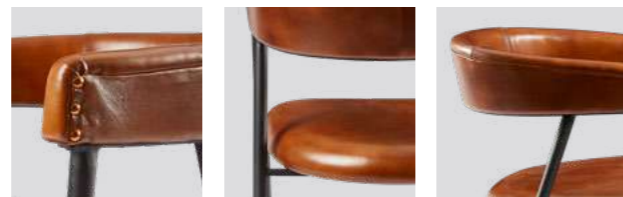

GENUINE LEATHER SEATING

Invest in furniture that appreciates. Our curated leather chairs and bar stools are finished to withstand the rigours of busy hospitality environments. Combining tactile comfort with unmatched longevity, genuine leather offers durable luxury.

MARIO ARMCHAIR ■