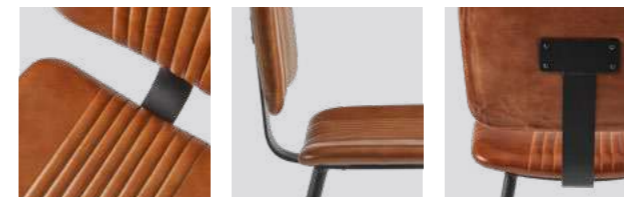

GENUINE LEATHER SEATING

Invest in furniture that appreciates. Our curated leather chairs and bar stools are finished to withstand the rigours of busy hospitality environments. Combining tactile comfort with unmatched longevity, genuine leather offers durable luxury.

OPEL SIDE CHAIR ■