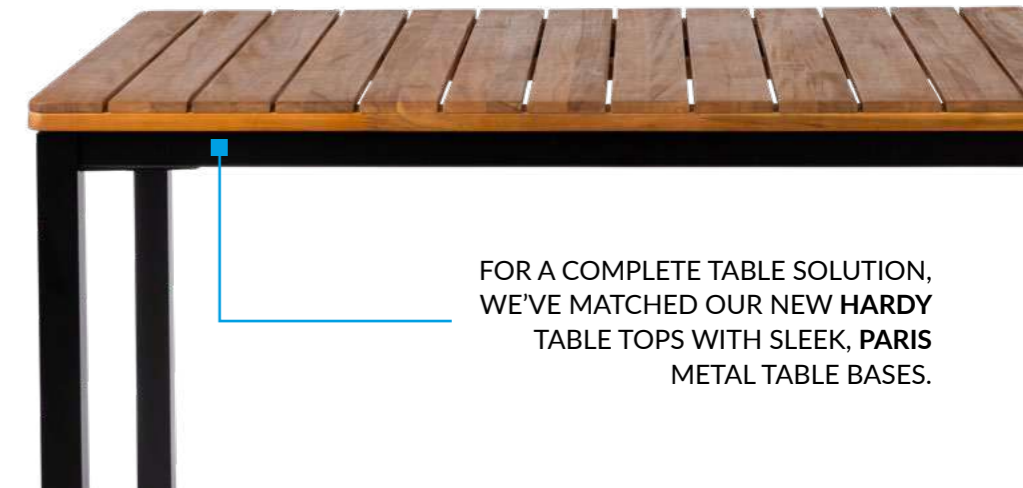

Hardy Round Dining Height Table and Armchair

NEW HARDY TABLE TOPS

FEATURES AND BENEFITS

- Crafted from beautiful Acacia wood
- Classic slatted design
- Attractive oiled finish
- Strong and durable
- Easy to fit to a table base
- Available in a variety of shapes and sizes
- Regular maintenance required to prevent discolouration
- For outdoor and indoor use

Hardy Complete Table and Side Chair

NEW

Round Dining Height Table

NEW

Rectangular Dining Height Table

Square Dining Height Table

Crafted from beautiful Acacia wood with classic slatted design

FOR A COMPLETE TABLE SOLUTION, WE'VE MATCHED OUR NEW **HARDY** TABLE TOPS WITH SLEEK, **PARIS** METAL TABLE BASES.

ARCH COLLECTION

FEATURES AND BENEFITS

- Made from high-quality Robinia wood
- Frames constructed from galvanised wrought iron
- Tables feature central parasol hole
- Furniture can be folded for easy storage
- Seat pad cushion available
- For outdoor use