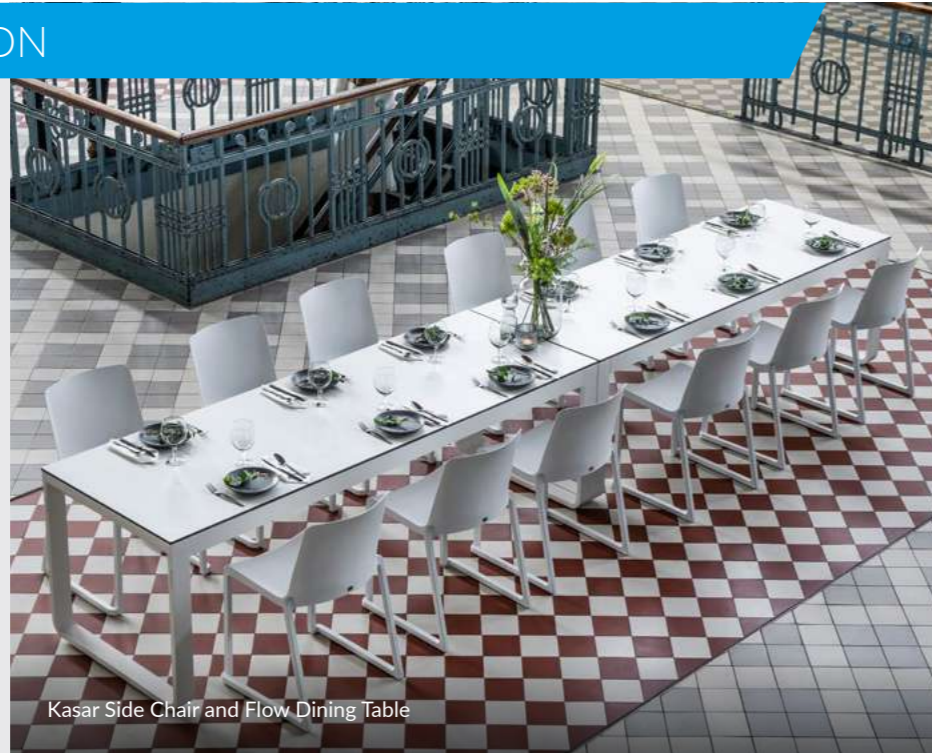

KASAR COLLECTION

FEATURES AND BENEFITS

- Crafted from fibreglass reinforced polypropylene
- Stackable up to 10 chairs or stools
- Transport and storage trolley available
- 100% recyclable
- Weather and UV-resistant
- Optional connector available
- For indoor and outdoor use

Kasar Side Chair and Flow Dining Table

KASAR SIDE CHAIR

PRODUCT DETAILS

HEIGHT	81cm	WIDTH	50cm
DEPTH	41cm	SEAT HEIGHT	48cm
WEIGHT	3.4kg