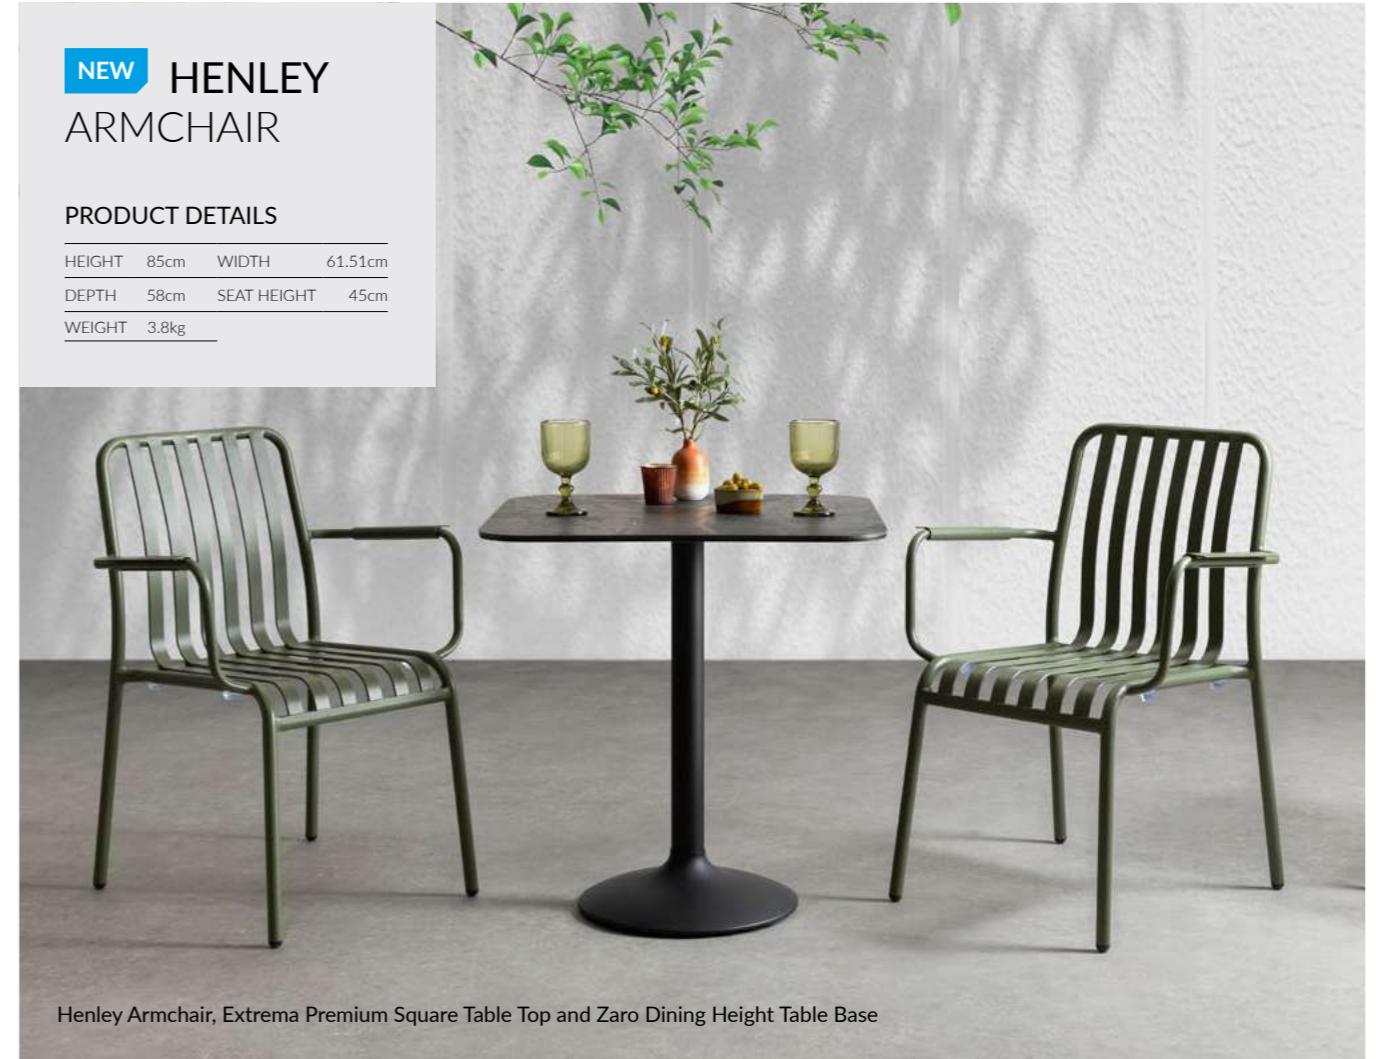

Henley Armchair, Extrema Premium Square Table Top and Zaro Dining Height Table Base

SIDE CHAIR AND ARMCHAIR AVAILABLE IN THREE COLOURS

OUTDOOR METAL FURNITURE

Elevate your outdoor areas with lightweight, design-led aluminium furniture in a palette of vintage colours. Built for constant use and unpredictable weather, our range ensures that you never have to choose between style and longevity.