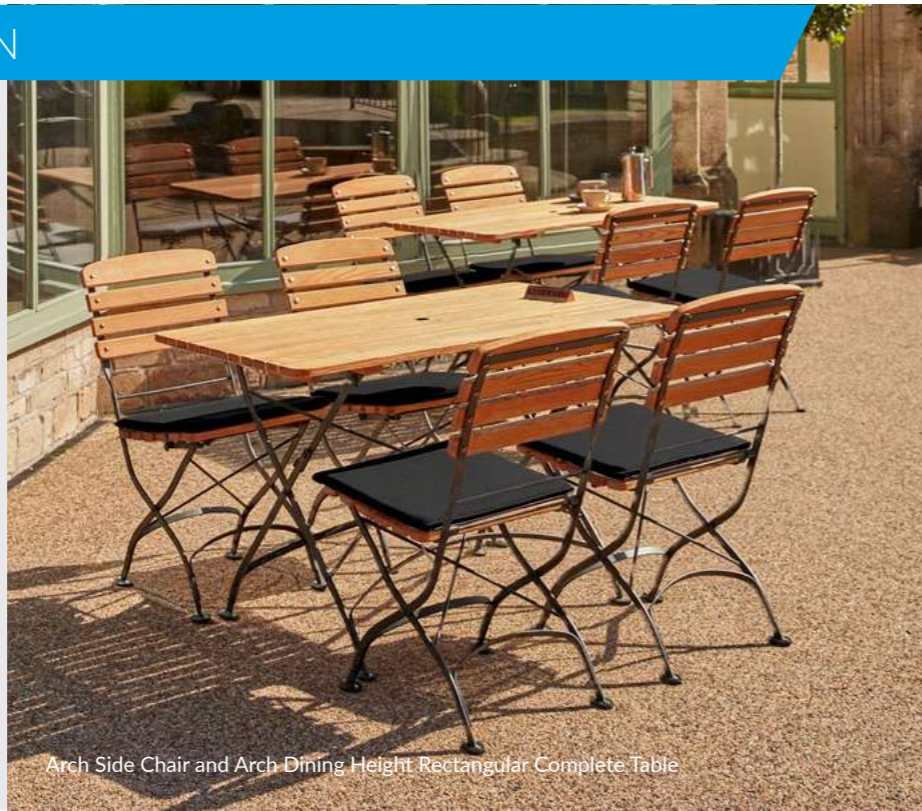

ARCH COLLECTION

FEATURES AND BENEFITS

- Made from high-quality Robinia wood
- Frames constructed from galvanised wrought iron
- Tables feature central parasol hole
- Furniture can be folded for easy storage
- Seat pad cushion available
- For outdoor use

COLOURS

Arch Side Chair and Arch Dining Height Rectangular Complete Table