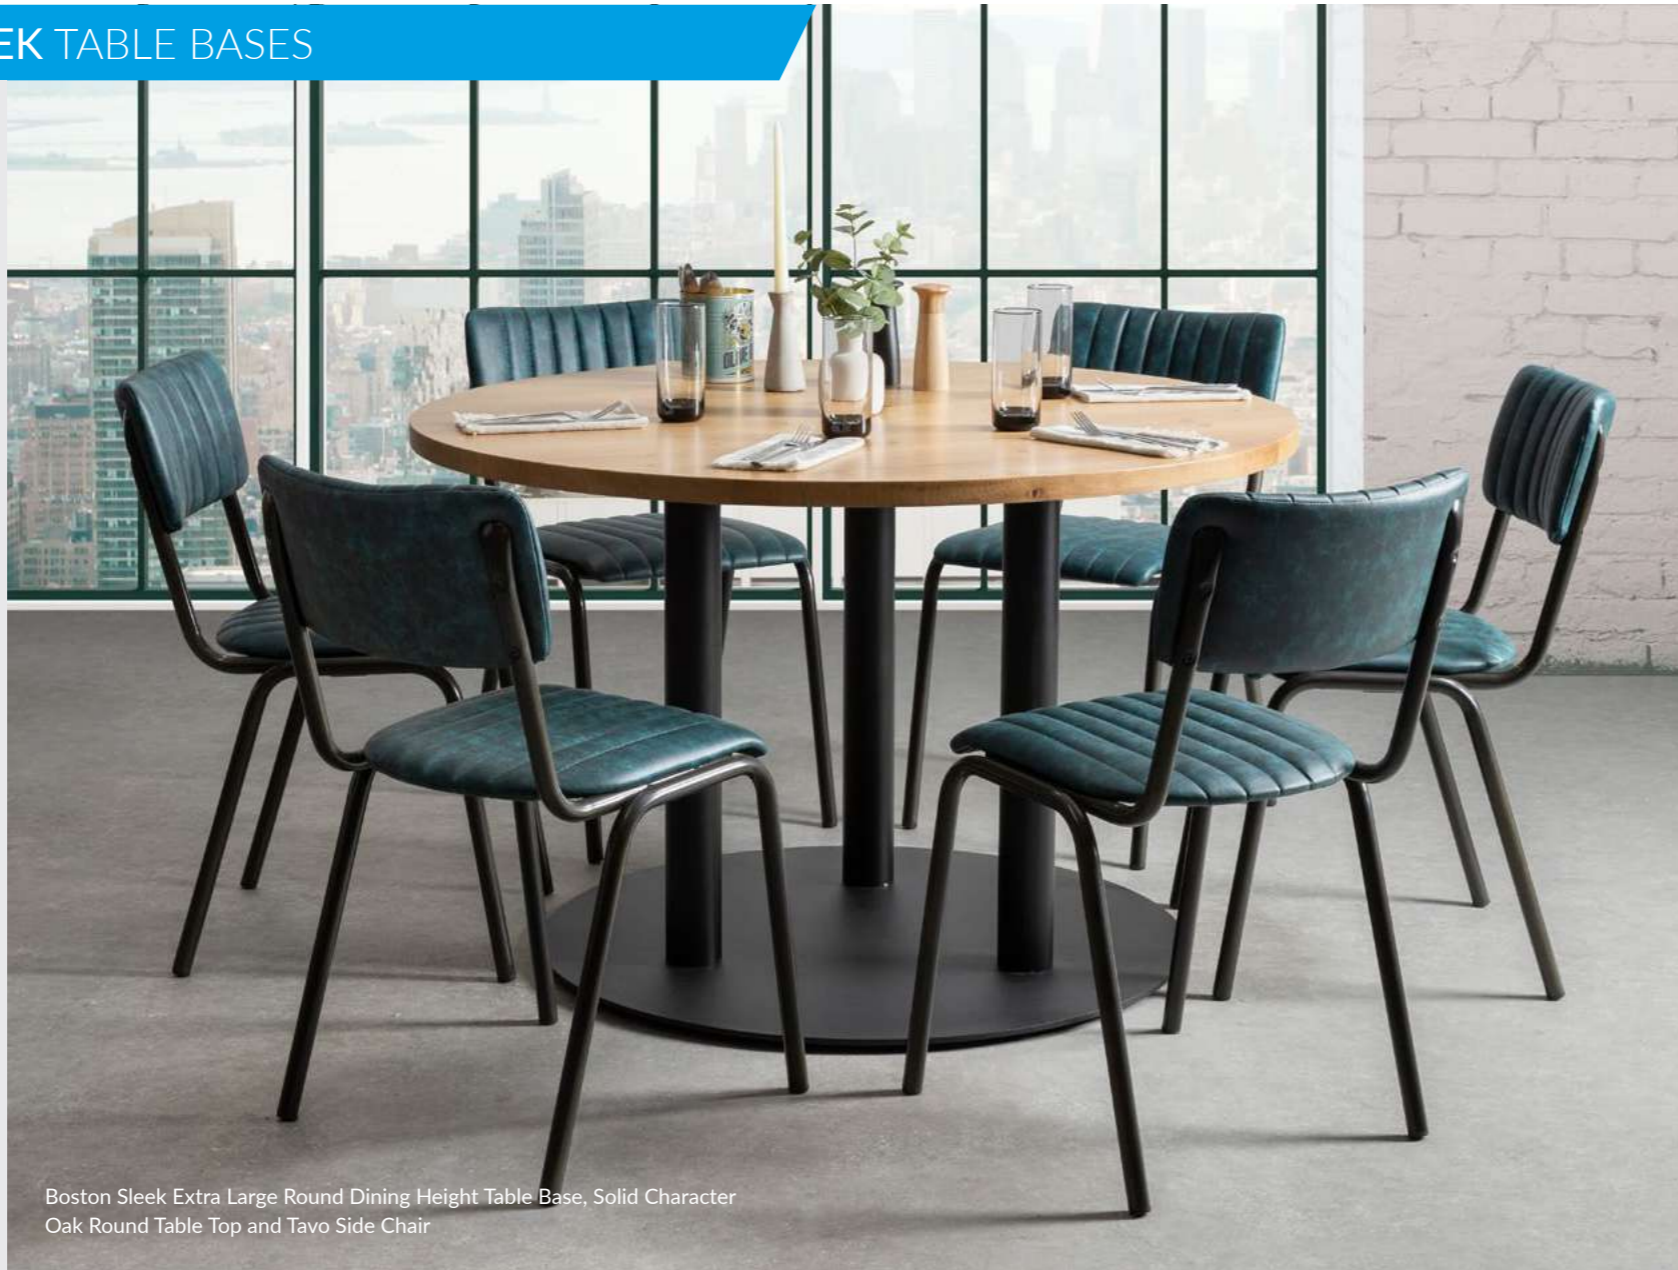

NEW BOSTON SLEEK TABLE BASES

FEATURES AND BENEFITS

- Crafted from black powder-coated steel and aluminium
- Sleek, modern design in round, square, radius and rectangular formats
- Extremely strong, durable and low maintenance
- Available with black, black and gold, or fluted columns
- Heavy base plate and adjustable feet for stability
- Available in coffee, dining, mid, or bar height
- For indoor use

COLOURS

ALL BOSTON SLEEK BASE ELEMENTS ARE INTERCHANGEABLE.

SEE PAGE 74 FOR OUR BOSTON SLEEK BASE CONFIGURATION GUIDE.

Boston Sleek Extra Large Round Dining Height Table Base, Solid Character Oak Round Table Top and Tavo Side Chair

NEW BOSTON SLEEK EXTRA LARGE ROUND TABLE BASES

FEATURES AND BENEFITS

- Three columns on an extra large base
- Crafted from black powder-coated steel
- Holds table tops up to 150cm square or 180cm round
- Available with black, black and gold, or fluted columns