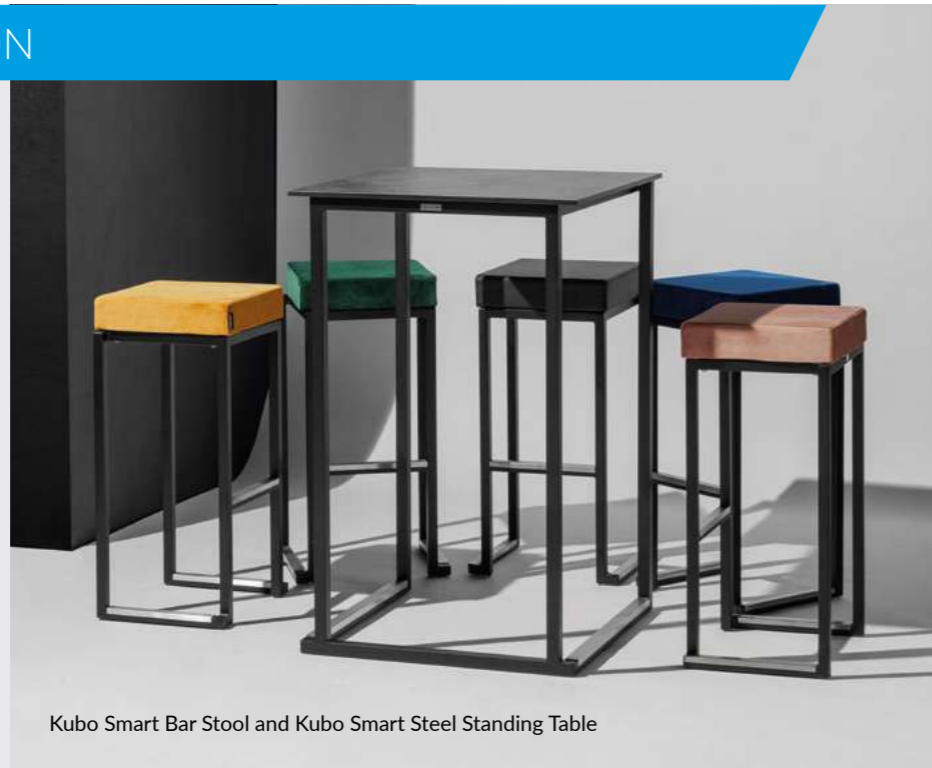

KUBO COLLECTION

FEATURES AND BENEFITS

- Frames constructed from black or white powder-coated steel
- Stackable up to 10 stools or tables
- Transport and storage trolley available
- Tables feature 18mm interchangeable tops
- Stools feature 80mm thick interchangeable seat cushions
- Faux leather or velvet fire-retardant cushions
- For Indoor use

Kubo Smart Bar Stool and Kubo Smart Steel Standing Table