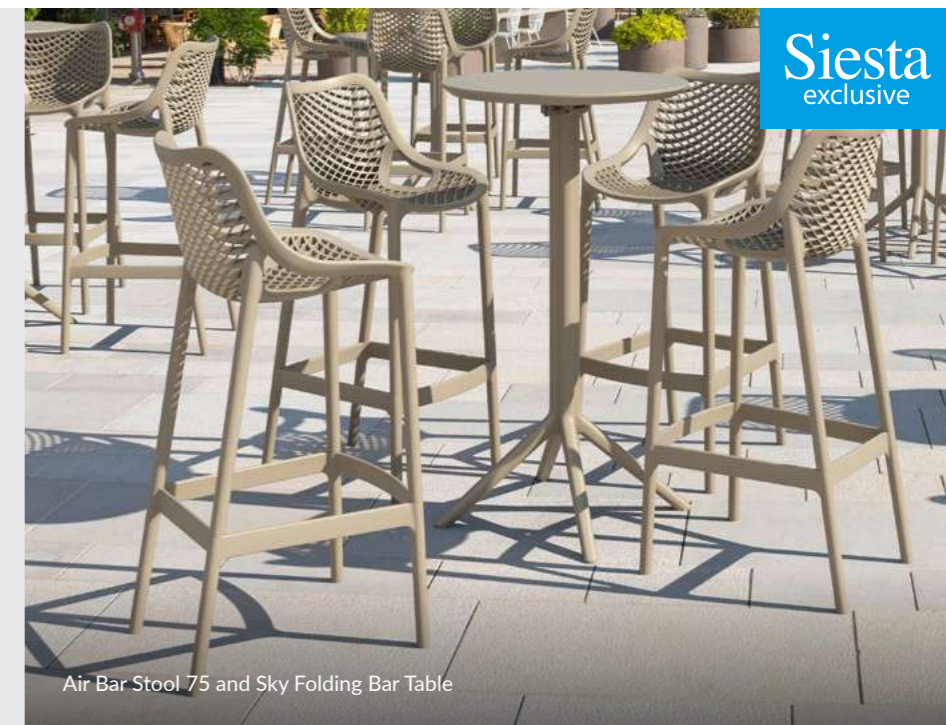

PRODUCT DETAILS

HEIGHT	105cm	WIDTH	45cm
DEPTH	53cm	SEAT HEIGHT	75cm
WEIGHT	5kg		

Air Bar Stool 75 and Sky Folding Bar Table

MAYA COLLECTION

FEATURES AND BENEFITS

- Crafted from a single injection of polypropylene
- Available in a range of colours
- Stackable up to 8 side chairs or 4 bar stools (both sizes)
- Weather and heat-resistant
- UV protected
- Fully recyclable
- For outdoor and indoor use