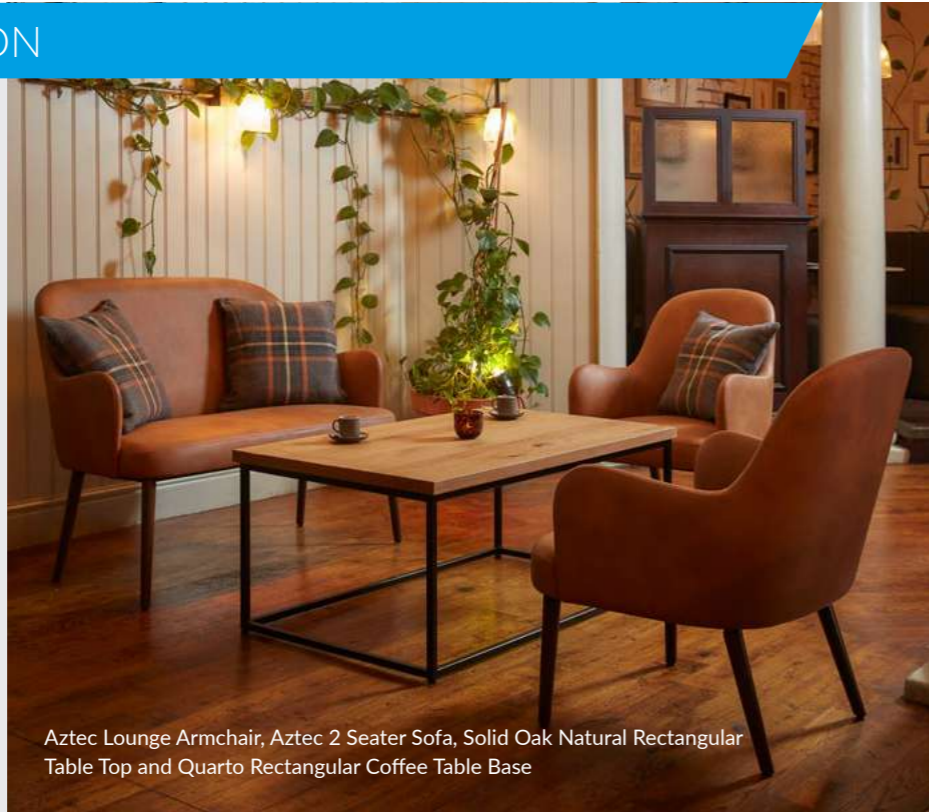

AZTEC COLLECTION

FEATURES AND BENEFITS

- Sturdy beech frame
- Elegant, modern design
- High quality faux leather upholstery
- Deep, padded seat for optimum comfort
- Metal frame under seat for additional strength
- Strong and durable
- For indoor use

COLOURS

Aztec Lounge Armchair, Aztec 2 Seater Sofa, Solid Oak Natural Rectangular Table Top and Quarto Rectangular Coffee Table Base