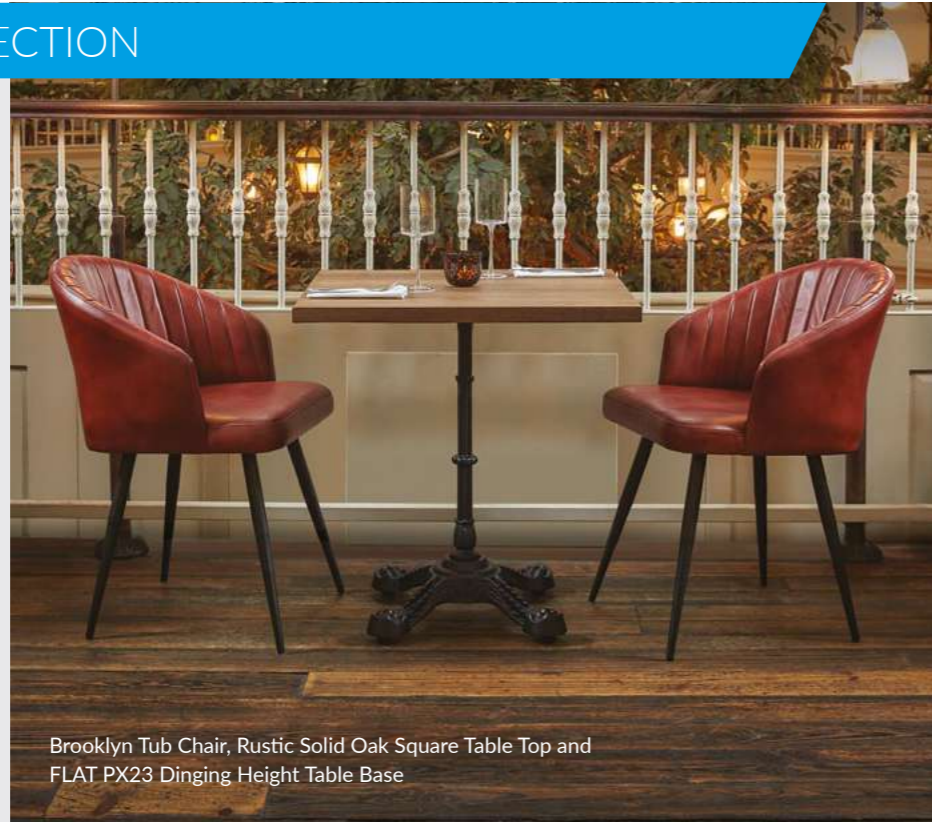

BROOKLYN COLLECTION

FEATURES AND BENEFITS

- Genuine leather seat and backrest in a choice of four colours
- Striking ribbed upholstery on inside back
- Strong powder-coated iron frame
- Bar Stool has metal footrest for additional support
- For indoor use

COLOURS

*Not available as a Bar Stool

Brooklyn Tub Chair, Rustic Solid Oak Square Table Top and FLAT PX23 Dinging Height Table Base